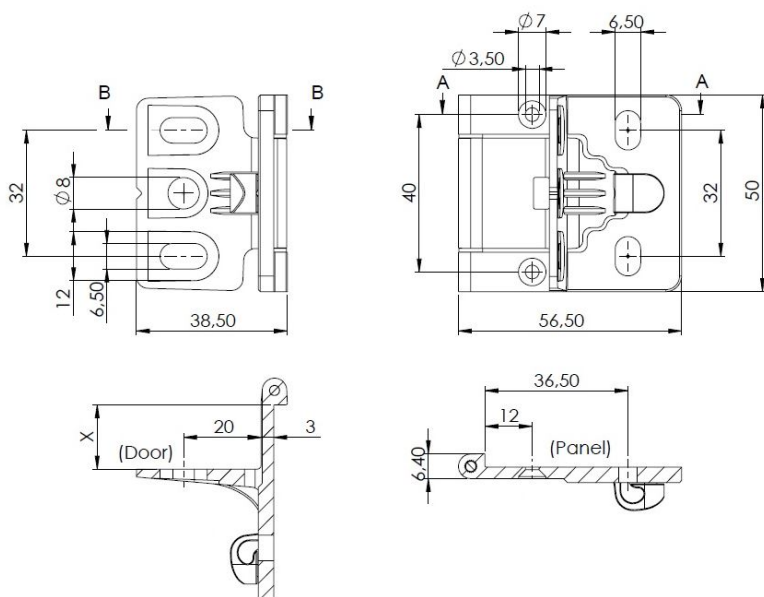

## Description:

Cabinet Hinge "Easy",F/Inset Doors,Black,,Min.180DG,F/8-10mm Panel, W/Catch, Zamak Body & Stainless Steel Axel, Incl. 4, Black SS Euro Screws  $\varnothing 6,3 \times 10 \text{mm}$  + 2 CSK Black Steel Screws,  $3,5 \times 10 \text{mm}$  & 2 Black PA6 Gaskets - 1mm

## Item number:

15.04.106-0

Units	Box	Carton	HS Code	Barcode
Pcs.	10	200	8302100090	
				5704866487962